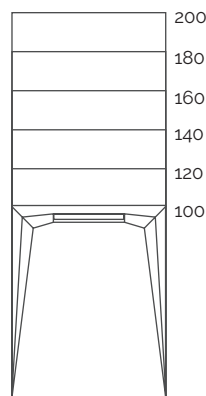

Flow Zero NCS S 4020-R90B 200x100 cm

Flow Zero

Standard

Ral / NCS

Naturally Made

Season

Dimensions (cm)

70 x

80 x

90 x

100 x

acquabella

Dimensions (cm)

| A | B | C |
|-----|--------------|-----|
| 100 | 70/80/90 | 5,6 |
| 120 | 70/80/90/100 | 5,6 |
| 140 | 70/80/90/100 | 5,6 |
| 160 | 70/80/90/100 | 5,6 |
| 180 | 70/80/90/100 | 5,6 |
| 200 | 70/80/90/100 | 5,6 |