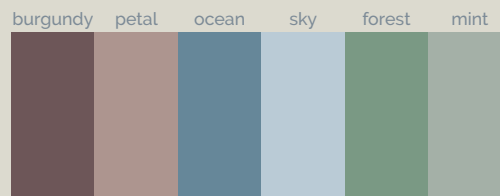

Flow Zero NCS S 4020-R90B 200x100 cm

Flow Zero

Standard

Ral / NCS

Naturally Made

Season

Dimensions (cm)

70 x

80 x

90 x

100 x

acquabella

Dimensions (cm)

| A | B | C |
|-----|--------------|-----|
| 100 | 70/80/90 | 5,6 |
| 120 | 70/80/90/100 | 5,6 |
| 140 | 70/80/90/100 | 5,6 |
| 160 | 70/80/90/100 | 5,6 |
| 180 | 70/80/90/100 | 5,6 |
| 200 | 70/80/90/100 | 5,6 |