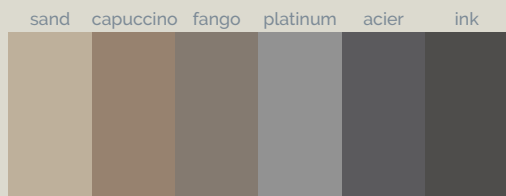

Flow Zero NCS S 4020-R90B 200x100 cm

Flow Zero

Standard

Ral / NCS

Naturally Made

Season

Dimensions (cm)

70 x

80 x

90 x

100 x

acquabella

Dimensions (cm)

| A | B | C |
|-----|--------------|-----|
| 100 | 70/80/90 | 5,6 |
| 120 | 70/80/90/100 | 5,6 |
| 140 | 70/80/90/100 | 5,6 |
| 160 | 70/80/90/100 | 5,6 |
| 180 | 70/80/90/100 | 5,6 |
| 200 | 70/80/90/100 | 5,6 |