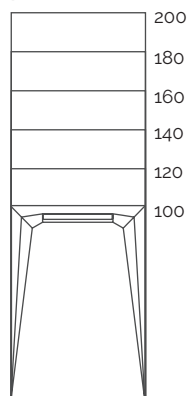

Flow Zero NCS S 4020-R90B 200x100 cm

Flow Zero

Standard

Ral / NCS

Naturally Made

Season

Dimensions (cm)

70 x

80 x

90 x

100 x

acquabella

Dimensions (cm)

| A | B | C |
|-----|--------------|-----|
| 100 | 70/80/90 | 5,6 |
| 120 | 70/80/90/100 | 5,6 |
| 140 | 70/80/90/100 | 5,6 |
| 160 | 70/80/90/100 | 5,6 |
| 180 | 70/80/90/100 | 5,6 |
| 200 | 70/80/90/100 | 5,6 |