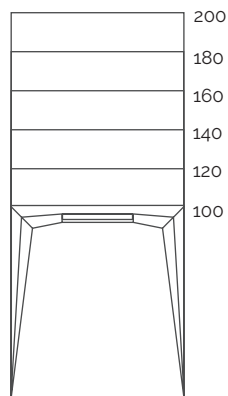

Flow Zero NCS S 4020-R90B 200x100 cm

Flow Zero

Standard

Ral / NCS

Naturally Made

Season

Dimensions (cm)

70 x

80 x

90 x

100 x

acquabella

Dimensions (cm)

| A | B | C |
|-----|--------------|-----|
| 100 | 70/80/90 | 5,6 |
| 120 | 70/80/90/100 | 5,6 |
| 140 | 70/80/90/100 | 5,6 |
| 160 | 70/80/90/100 | 5,6 |
| 180 | 70/80/90/100 | 5,6 |
| 200 | 70/80/90/100 | 5,6 |