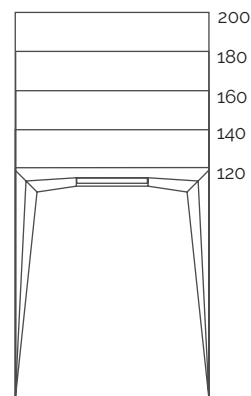

Flow Zero NCS S 4020-R90B 200x100 cm

Flow Zero

Standard

Ral / NCS

Naturally Made

Season

Dimensions (cm)

70 x

80 x

90 x

100 x

acquabella

Dimensions (cm)

| A | B | C |
|-----|--------------|-----|
| 100 | 70/80/90 | 5,6 |
| 120 | 70/80/90/100 | 5,6 |
| 140 | 70/80/90/100 | 5,6 |
| 160 | 70/80/90/100 | 5,6 |
| 180 | 70/80/90/100 | 5,6 |
| 200 | 70/80/90/100 | 5,6 |