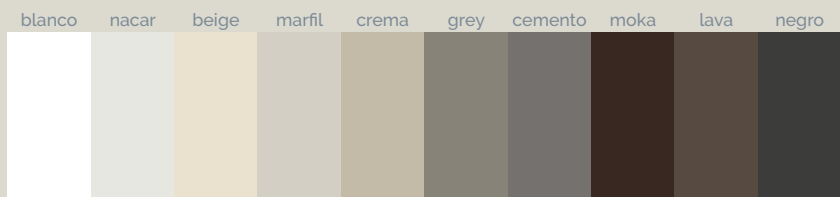

Prisma Slate blanco 200x100 cm

Prisma Slate

Standard

Ral / NCS

Naturally Made

Season

Dimensions (cm)

70 x

80 x

90 x

100 x

Dimensions (cm)

A	B	C
100	70/80/90/100	15
120	70/80/90/100	15
140	70/80/90/100	15
160	70/80/90/100	15
180	70/80/90/100	15
200	70/80/90/100	15

Texture

Grille

Inox