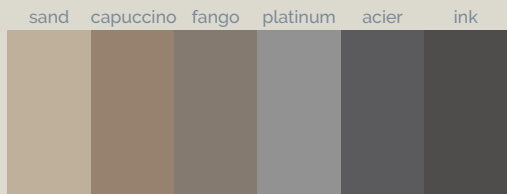

Prisma Slate blanco 200x100 cm

Prisma Slate

Standard

Ral / NCS

Naturally Made

Season

Dimensions (cm)

70 x

80 x

90 x

100 x

Dimensions (cm)

A	B	C
100	70/80/90/100	15
120	70/80/90/100	15
140	70/80/90/100	15
160	70/80/90/100	15
180	70/80/90/100	15
200	70/80/90/100	15

Texture

Grille

Inox