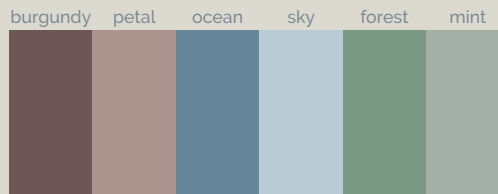

Prisma Slate blanco 200x100 cm

Prisma Slate

Standard

Ral / NCS

Naturally Made

Season

Dimensions (cm)

70 x