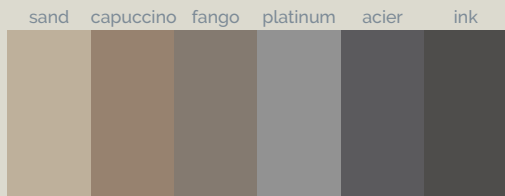

Base Slate

Standard

Ral / NCS

Naturally Made

Season

Dimensions (cm)

NOTE: Les dimensions maximales peuvent varier aprox. ± 0,5%.

acquabella